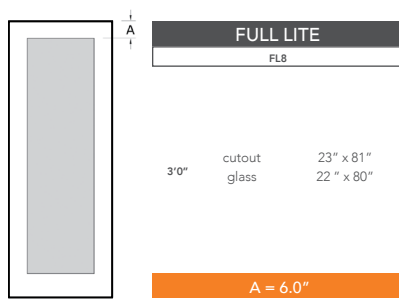

8'0" DRV0080 FLUSH DOOR

AVAILABLE SIZING

NOTE: BY REQUEST, DOOR HEIGHT COMES IN VARYING DIMENSIONS TO A MINIMUM OF 95". EXCESS WILL BE TAKEN FROM BOTTOM RAIL. ALL OTHER DIMENSIONS WILL REMAIN THE SAME.

CUTOUTS & GLASS

A = DISTANCE FROM TOP OF DOOR TO TOP OF CUTOUT