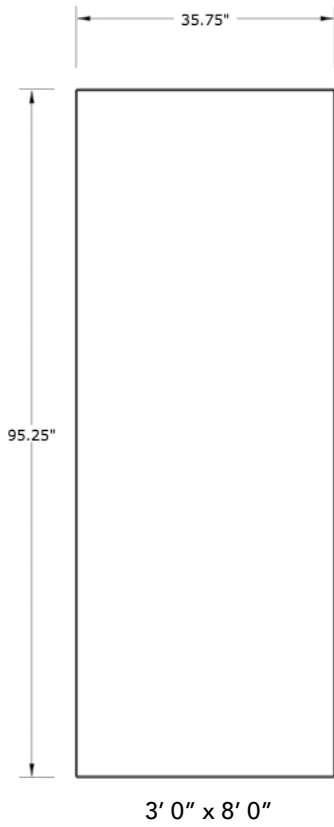

8'0" DRV0080 FLUSH DOOR

AVAILABLE SIZING

NOTE: BY REQUEST, DOOR HEIGHT COMES IN VARYING DIMENSIONS TO A MINIMUM OF 95". EXCESS WILL BE TAKEN FROM BOTTOM RAIL. ALL OTHER DIMENSIONS WILL REMAIN THE SAME.

CUTOUTS & GLASS

A = DISTANCE FROM TOP OF DOOR TO TOP OF CUTOUT